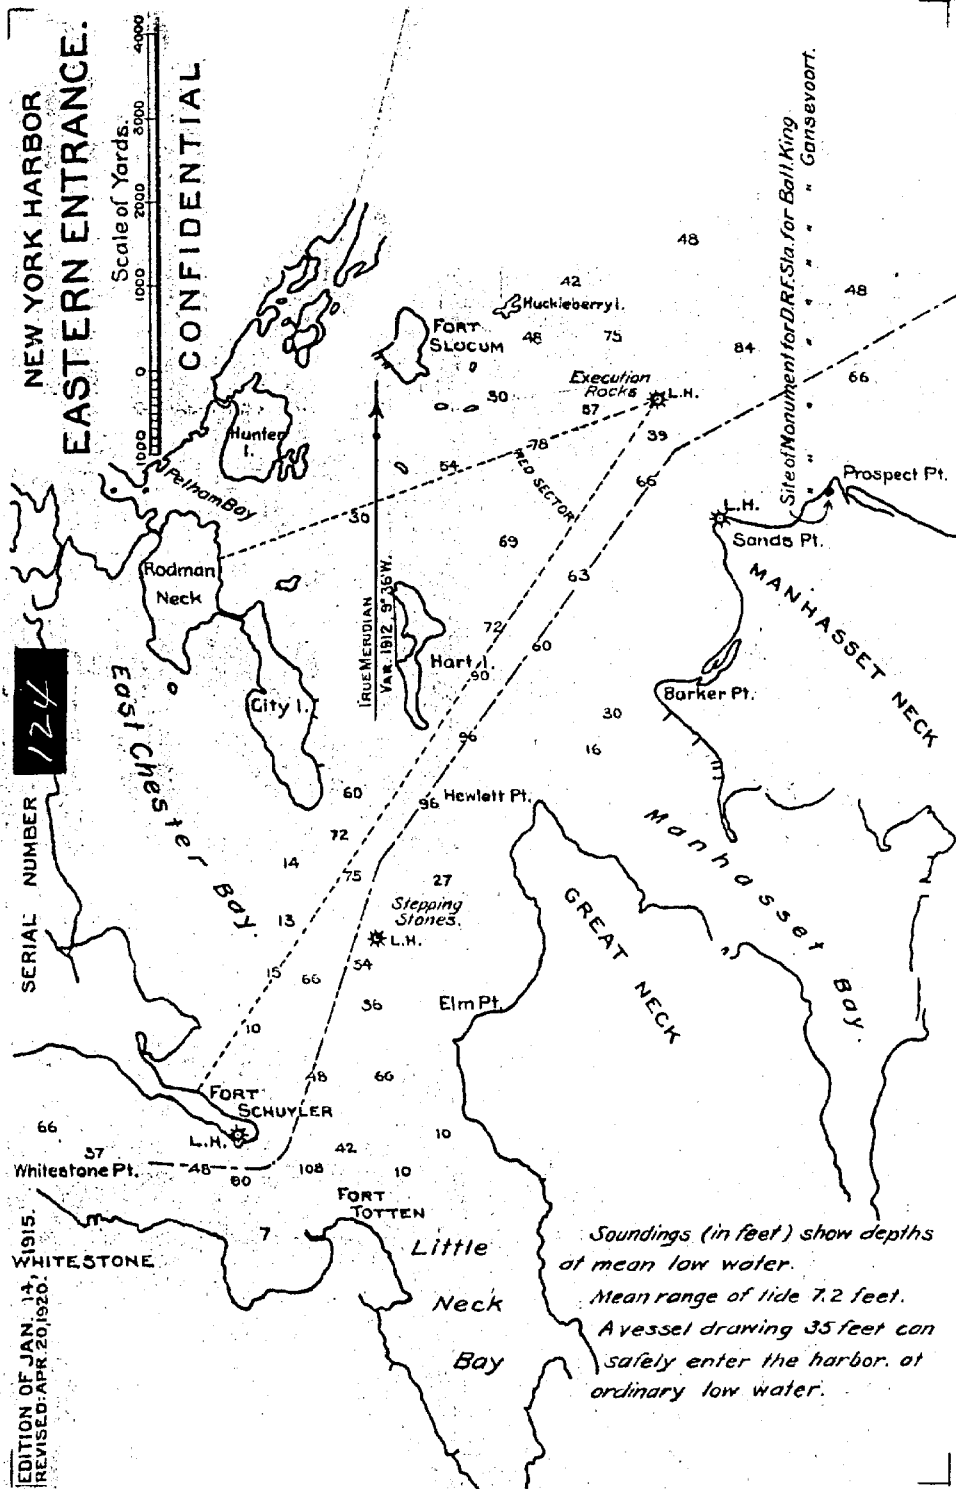

**NEW YORK HARBOR
EASTERN ENTRANCE.**

Scale of Yards.
0 1000 2000 3000 4000

CONFIDENTIAL

SERIAL NUMBER **124**

EDITION OF JAN. 17, 1915.
REVISED APR. 20, 1920.

*Soundings (in feet) show depths
of mean low water.
Mean range of tide 7.2 feet.
A vessel drawing 35 feet can
safely enter the harbor at
ordinary low water.*