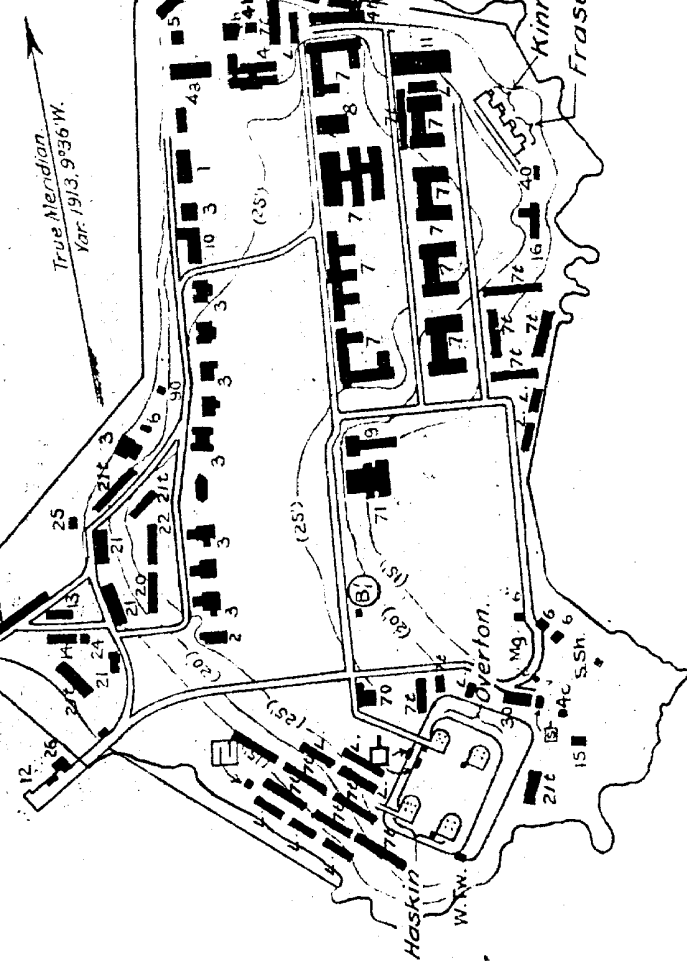

SERIAL NUMBER **124**
CONFIDENTIAL

EDITION OF JAN 14, 1915.
REVISIONS: DEC 7, 1945; APR 10, 1916; FEB 9, 1970.
APR 20, 1920; MAY 23, 1921; AUG 24, 1921.

NEW YORK HARBOR
FORT SLOCUM.
DAVIDS ISLAND.
BATTERIES:
OVERTON
HASKIN
KINNEY
FRASER

1. **LEGEND.**
2. 1 ADMINISTRATION B'LDG.
   - 2 COMMANDING OFFICERS QRS.
   - 3 OFFICERS QRTS.
   - 4 HOSPITAL.
   - 4a RECEPTION HOSPITAL.
   - 4b ISOLATION
   - 4c RECEIVING VAULT.
   - 5 HOSPITAL STEWARDS QRTS.
   - 6 NON-COMMISSIONED OFFICERS QUARTERS.
   - 7 BARRACKS.
   - 8 GUAROHOUSE.
   - 9 POST EXCHANGE AND GYMNASIUM.
   - 10 OFFICERS CLUB.
   - 11 DRILL HALL.
   - 12 BOATHOUSE.
   - 13 STABLE.
   - 14 SHED.
   - 15 CREMATORY.
   - 16 LAUNDRY.
   - 17 HQ QRS. BUILDINGS.
   - 20 Q.M. ST. HO. AND OFFICE.
   - 21 O.M. STOREHOUSE.
   - 22 COMMISSARY ST. HOUSE.
   - 23 COAL SHED.
   - 24 Q.M. SHOP.
   - 25 OIL HOUSE.
   - 30 ORDNANCE STOREHOUSE.
   - 40 ENGINEER STOREHOUSE.
   - 70 CHAPEL.
   - 71 M.C.A.
   - 90 TRANSFORMER STATION.
   - Z5 WAITING ROOM.