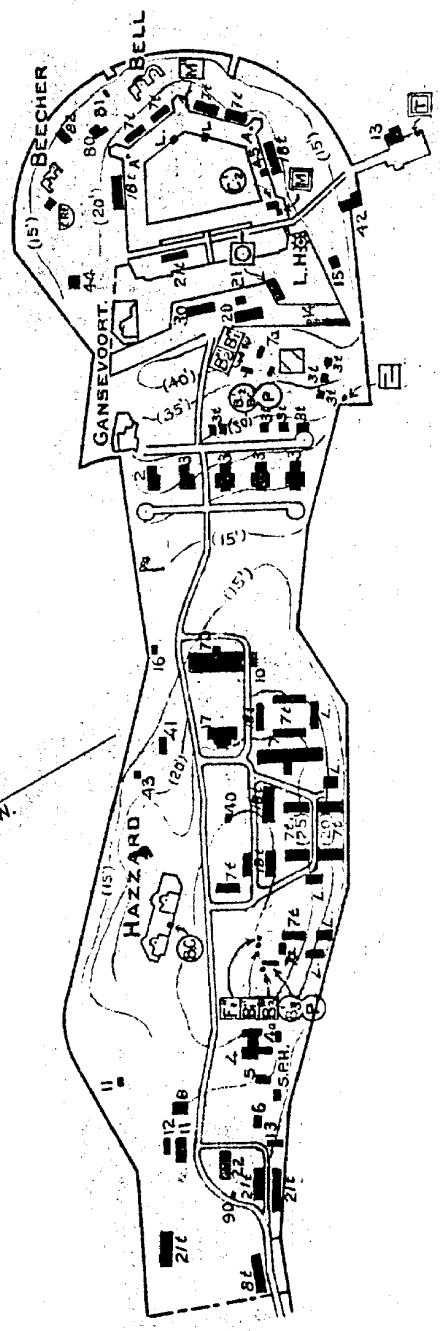

NEW YORK HARBOR
FORT SCHUYLER
BATTERIES.
* GANSEVOORT J-12'Dis.
HAZZARD 2-10"
BELL
BEECHER
* Empl. No 2 vacant
A-Anti-aircraft gun 2-3"

SERIAL NUMBER **124**
CONFIDENTIAL

EDITION OF JAN 14, 1915.
REVISIONS: DEC. 7, 1915; APR. 10, 1916; FEB 17, 1920.
JAN. 3, 1922.

True Meridian.
Var. 1912, 9°26' W.

LEGEND.

- 1 2 COMMANDING OFF. QRS.
- 3 OFFICER'S QUARTERS.
- 4 HOSPITAL.
- 5 DEAD HOUSE.
- 6 HOSPITAL STYD. QRS.
- 7 B.N.C. OFFICERS QRS.
- 8 BARRACKS.
- 9 QUARTERS.
- 10 BARRACKS.
- 11 BARRACKS.
- 12 BARRACKS.
- 13 BARRACKS.
- 14 BARRACKS.
- 15 BARRACKS.
- 16 BARRACKS.
- 17 BARRACKS.
- 18 BARRACKS.
- 19 BARRACKS.
- 20 BARRACKS.
- 21 BARRACKS.
- 22 BARRACKS.
- 23 BARRACKS.
- 24 BARRACKS.
- 25 BARRACKS.
- 26 BARRACKS.
- 27 BARRACKS.
- 28 BARRACKS.
- 29 BARRACKS.
- 30 BARRACKS.
- 31 BARRACKS.
- 32 BARRACKS.
- 33 BARRACKS.
- 34 BARRACKS.
- 35 BARRACKS.
- 36 BARRACKS.
- 37 BARRACKS.
- 38 BARRACKS.
- 39 BARRACKS.
- 40 BARRACKS.
- 41 BARRACKS.
- 42 BARRACKS.
- 43 BARRACKS.
- 44 BARRACKS.
- 45 BARRACKS.
- 46 BARRACKS.
- 47 BARRACKS.
- 48 BARRACKS.
- 49 BARRACKS.
- 50 BARRACKS.
- 51 BARRACKS.
- 52 BARRACKS.
- 53 BARRACKS.
- 54 BARRACKS.
- 55 BARRACKS.
- 56 BARRACKS.
- 57 BARRACKS.
- 58 BARRACKS.
- 59 BARRACKS.
- 60 BARRACKS.
- 61 BARRACKS.
- 62 BARRACKS.
- 63 BARRACKS.
- 64 BARRACKS.
- 65 BARRACKS.
- 66 BARRACKS.
- 67 BARRACKS.
- 68 BARRACKS.
- 69 BARRACKS.
- 70 BARRACKS.
- 71 BARRACKS.
- 72 BARRACKS.
- 73 BARRACKS.
- 74 BARRACKS.
- 75 BARRACKS.
- 76 BARRACKS.
- 77 BARRACKS.
- 78 BARRACKS.
- 79 BARRACKS.
- 80 BARRACKS.
- 81 BARRACKS.
- 82 BARRACKS.
- 83 BARRACKS.
- 84 BARRACKS.
- 85 BARRACKS.
- 86 BARRACKS.
- 87 BARRACKS.
- 88 BARRACKS.
- 89 BARRACKS.
- 90 BARRACKS.
- 91 BARRACKS.
- 92 BARRACKS.
- 93 BARRACKS.
- 94 BARRACKS.
- 95 BARRACKS.
- 96 BARRACKS.
- 97 BARRACKS.
- 98 BARRACKS.
- 99 BARRACKS.
- 100 BARRACKS.