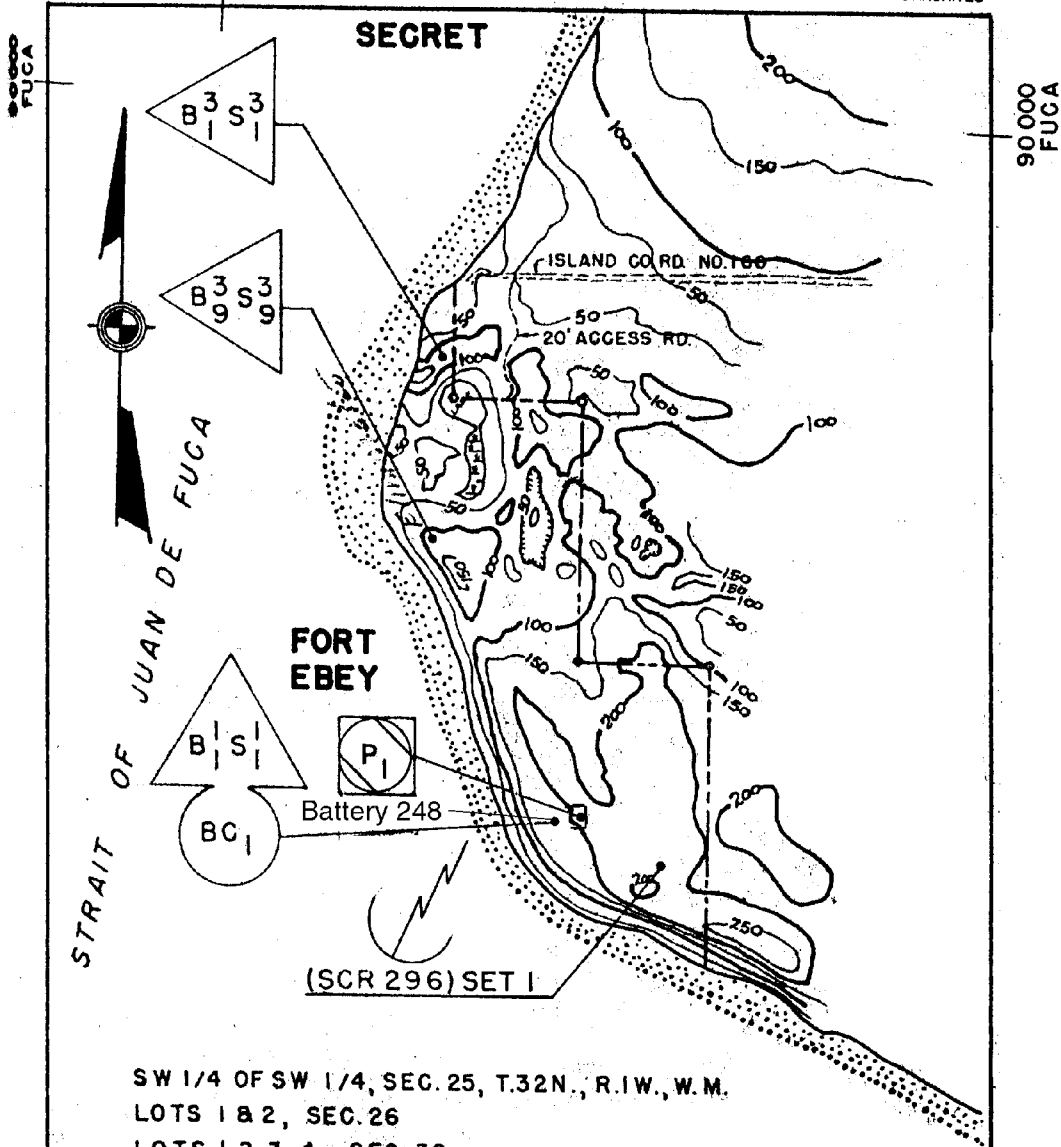

295 000  
FUCA

REPRODUCED AT THE NATIONAL ARCHIVES

**SECRET**

STRAIT OF JUAN DE FUCA

**FORT EBEBY**

Battery 248

(SCR 296) SET 1

SW 1/4 OF SW 1/4, SEC. 25, T.32N., R.1W., W.M.  
 LOTS 1 & 2, SEC. 26  
 LOTS 1,2,3,4, SEC. 36  
 SE 1/4 OF NW 1/4, SEC. 36  
 LOT 1 OF SEC. 35, T.32 N., R.1 W., W.M.  
 CONTAINS 225 ACRES +  
 DESCRIPTION OF ACCESS ROAD NOT AVAILABLE AT THIS TIME.

**VICINITY MAP**

**SECRET**

HARBOR DEFENSES OF PUGET SOUND		REVISED DATE
SITE 3 - FORT EBEBY		1 AUG 44
PREPARED BY PLANNING OFFICE	DATE 1 JAN 44 EX. NO. 20B	

295 000  
FUCA

85 000  
FUCA

220 000  
FUCA

# STRAIT OF JUAN DE FUCA

SECRET

80000  
FUCA

80000  
FUCA

SECRET

HARBOR DEFENSES OF PUGET SOUND		REVISED DATE
SITE 17 - CAMP HAYDEN SHEET 1 OF 2		1 AUG 44
PREPARED BY PLANNING OFFICE	DATE 1 JAN 44 EX. NO. 28 B	