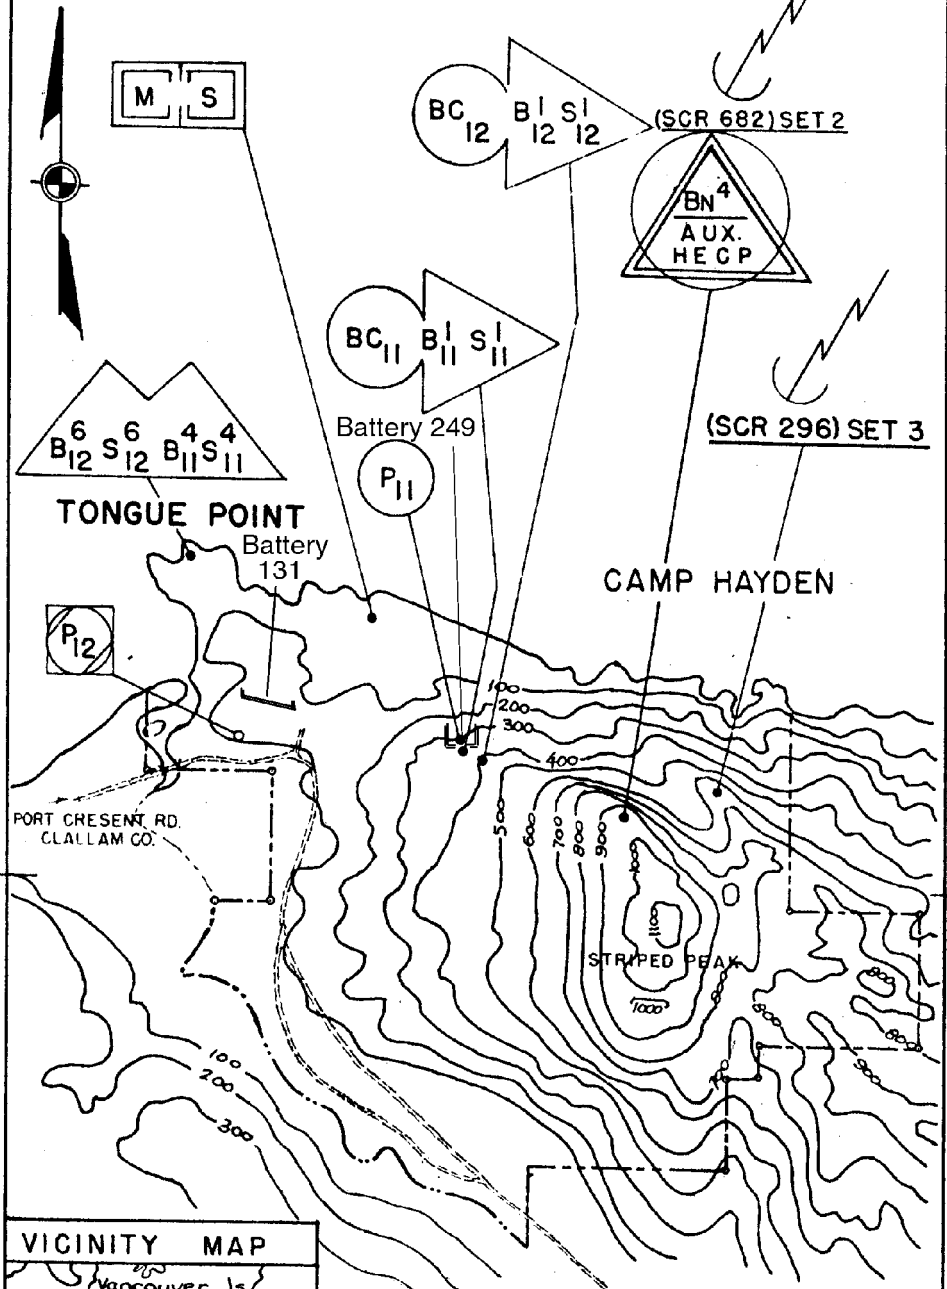

295 000  
FUCA

REPRODUCED AT THE NATIONAL ARCHIVES

**SECRET**

STRAIT OF JUAN DE FUCA

**FORT EBEBY**

Battery 248

(SCR 296) SET 1

SW 1/4 OF SW 1/4, SEC. 25, T.32N., R.1W., W.M.  
 LOTS 1 & 2, SEC. 26  
 LOTS 1,2,3,4, SEC. 36  
 SE 1/4 OF NW 1/4, SEC. 36  
 LOT 1 OF SEC. 35, T.32 N., R.1 W., W.M.  
 CONTAINS 225 ACRES +  
 DESCRIPTION OF ACCESS ROAD NOT AVAILABLE AT THIS TIME.

**VICINITY MAP**

**SECRET**

HARBOR DEFENSES OF PUGET SOUND		REVISED DATE
SITE 3 - FORT EBEBY		1 AUG 44
PREPARED BY PLANNING OFFICE	DATE 1 JAN 44 EX. NO. 20B	

295 000  
FUCA

85 000  
FUCA

220 000  
FUCA

# STRAIT OF JUAN DE FUCA

SECRET

80000  
FUCA

80000  
FUCA

SECRET

HARBOR DEFENSES OF PUGET SOUND		REVISED DATE
SITE 17 - CAMP HAYDEN SHEET 1 OF 2		1 AUG 44
PREPARED BY PLANNING OFFICE	DATE 1 JAN 44 EX. NO. 28 B	